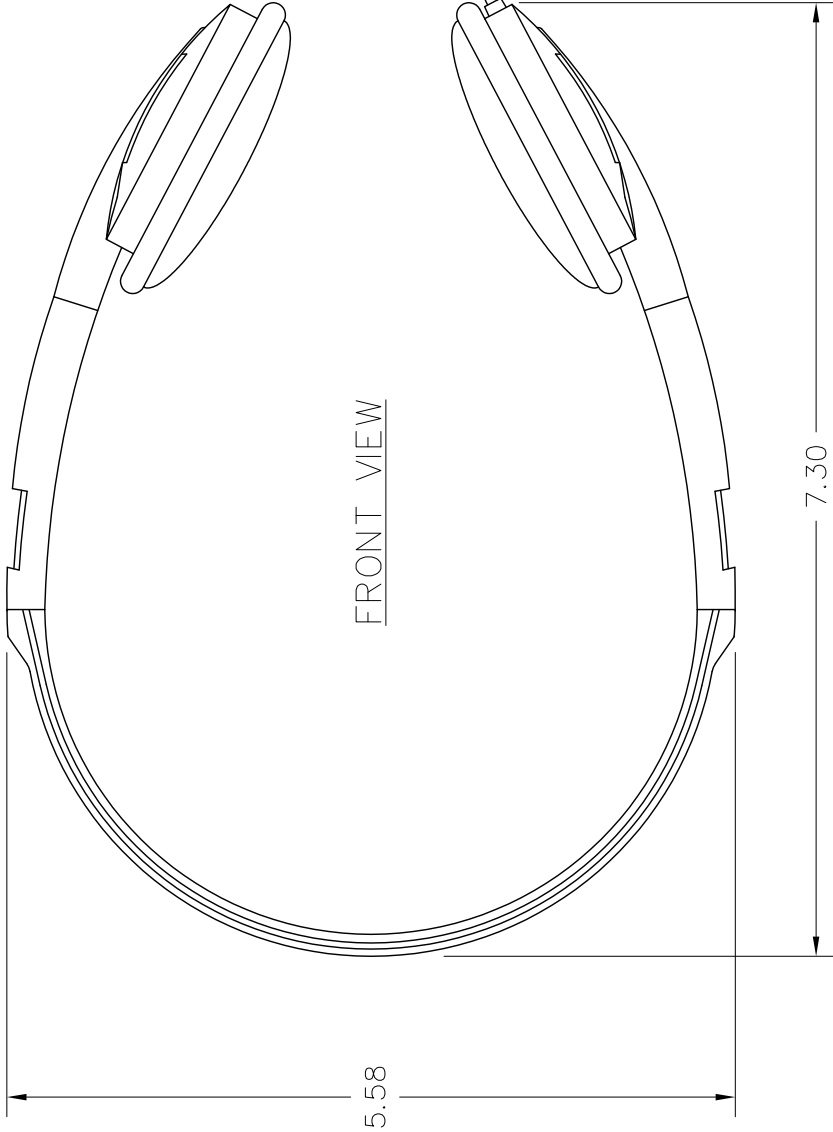

LTR	REVISIONS	ECO NO.	DATE	BY
A	INITIAL RELEASE		10/21/04	MAZ

TOLERANCES		DRAWN	WILLIAMS SOUND CORP. EDEN PRAIRIE, MN 55344-3459
X = ±.05	MAZ		
XX = ±.015	DATE		
XXX = ±.005	©10/21/04		
DIMENSIONS ARE IN INCHES		CHECKED	TITLE
DO NOT SCALE DRAWING		APPROVED	PRODUCT VIEW DRAWING
A SIZE			MONO HEADPHONE
			DRAWING NUMBER PVD HED 021
			REV. A

This Product View Drawing is not intended for production. Dimensions are shown for reference purposes. Specifications are subject to revision.